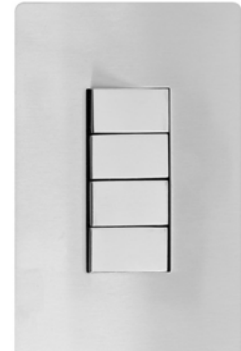

## PLUGS

CBI 4X4 double socket - white

R 59 / Unit  
Bronze

Lesco 4x4 double white socket - stainless steel

R 190 / Unit  
Silver

CBI 4X4 double switched socket - silver/metal

R 350 / Unit  
Gold

## SWITCHES

Veti switch 4-lever Black/Gm

R 170 / Unit  
Bronze

CBI 4x2 Light switch 2 lever 2 way

R 220 / Unit  
Silver

CBI 4x2 Light switchh 4 lever - silver/metal

R 320 / Unit  
Gold