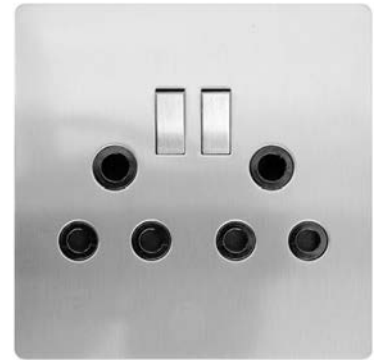

## PLUGS

CBI 4X4 double socket - white

R 59 / Unit  
Bronze

Lesco 4x4 double white socket - stainless steel

R 190 / Unit  
Silver

CBI 4X4 double switched socket - silver/metal

R 350 / Unit  
Gold

## SWITCHES

Veti switch 4-lever Black/Gm

R 170 / Unit  
Bronze

CBI 4x2 Light switch 2 lever 2 way

R 220 / Unit  
Silver

CBI 4x2 Light switchh 4 lever - silver/metal

R 320 / Unit  
Gold